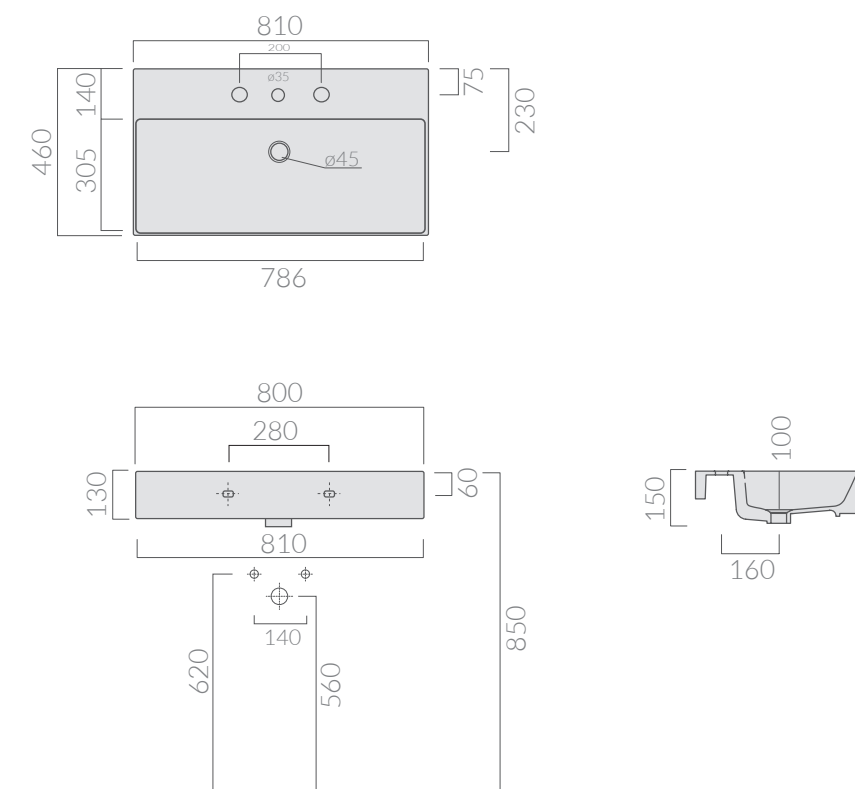

8583 Consolle Tube cm 81x46 con troppopieno.
Installazione sospesa.

*Console Tube cm 81x46 with overflow.
Wall-hung installation.*

- bianco
white
- bianco mat
matt white
- nero mat
matt black

ATTENZIONE/ ATTENTION

Galassia Srl is constantly improving its products by adding new materials, new projects and modern production technologies. The company reserves the right to change any technical

specifications/dimension and/or operating characteristics of the products at any time and without giving notice. The ceramic items weight may vary up to 20%.